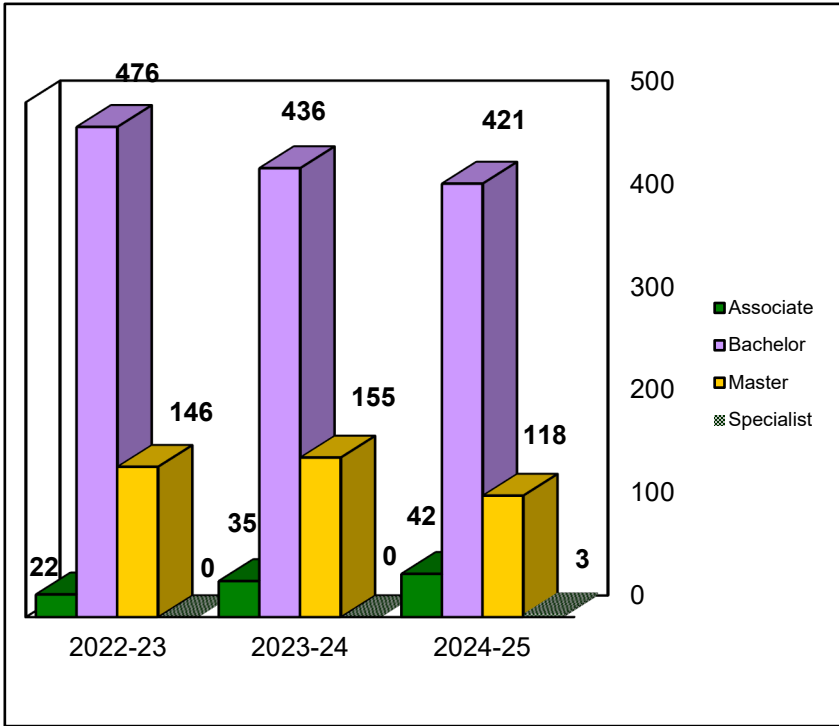

<b>DEGREES AWARDED BY LEVEL 2022- 2025</b>			
	<b>2022-23</b>	<b>2023-24</b>	<b>2024-25</b>
Associate	22	35	42
Bachelor	476	436	421
Master	146	155	118
Specialist	0	0	3
Doctoral	4	3	5
<b>TOTAL</b>	<b>648</b>	<b>629</b>	<b>589</b>

*Source: Office of Student Records*