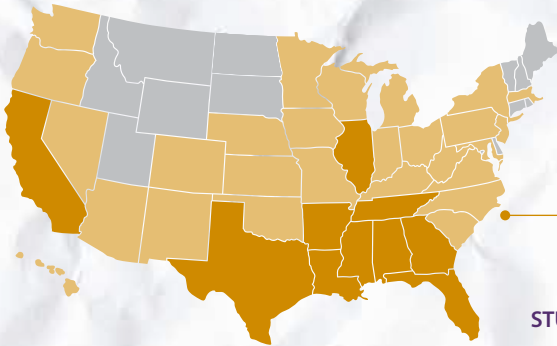

NEW STUDENT PROFILE

ALCORN STATE UNIVERSITY

FALL
2022

10 MOST REPRESENTED STATES

MISSISSIPPI	FLORIDA
LOUISIANA	ILLINOIS
TEXAS	ALABAMA
GEORGIA	ARKANSAS
TENNESSEE	CALIFORNIA

STUDENTS REPRESENTING 37 STATES AND 22 COUNTRIES

10 MOST REPRESENTED MS COUNTIES

HINDS
ADAMS
CLAIBORNE
JEFFERSON
WARREN
HARRISON
MADISON
JACKSON
WASHINGTON
PIKE

TOP MISSISSIPPI HIGH SCHOOLS

PORT GIBSON HIGH SCHOOL
VICKSBURG HIGH SCHOOL
NATCHEZ HIGH SCHOOL
JEFFERSON COUNTY HIGH SCHOOL
NATCHEZ EARLY COLLEGE ACADEMY
SOUTH PIKE HIGH SCHOOL