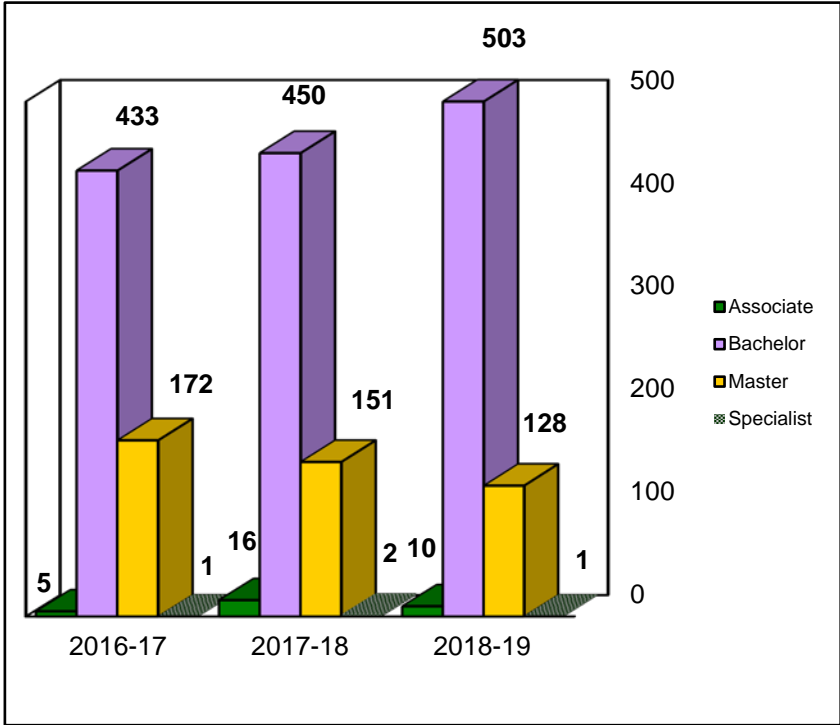

<b>DEGREES AWARDED BY LEVEL 2016- 2019</b>			
	<b>2016-17</b>	<b>2017-18</b>	<b>2018-19</b>
Associate	5	16	10
Bachelor	433	450	503
Master	172	151	128
Specialist	1	2	1
<b>TOTAL</b>	<b>611</b>	<b>619</b>	<b>642</b>