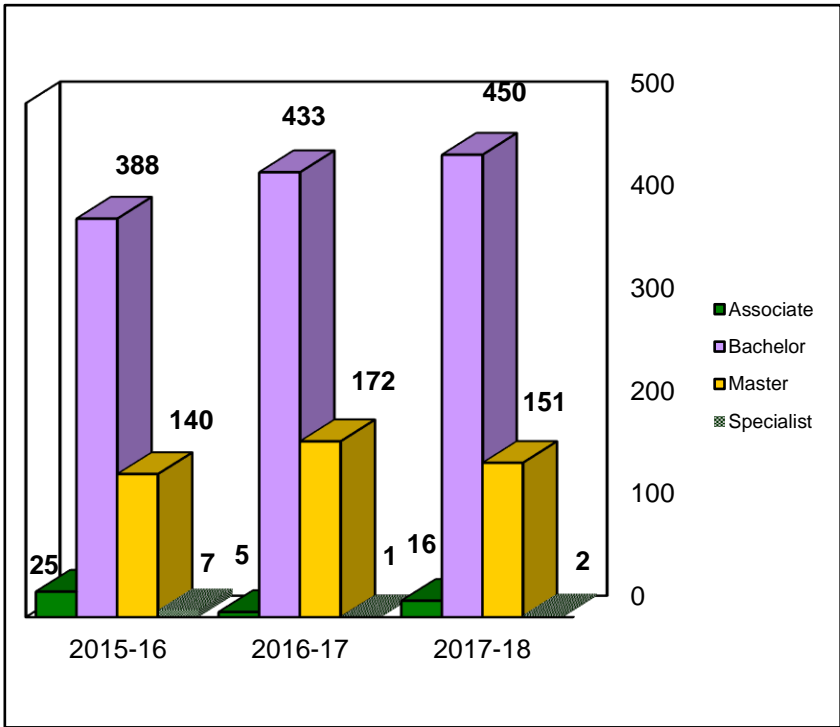

<b>DEGREES AWARDED BY LEVEL 2017- 2018</b>			
	<b>2015-16</b>	<b>2016-17</b>	<b>2017-18</b>
Associate	25	5	16
Bachelor	388	433	450
Master	140	172	151
Specialist	7	1	2
<b>TOTAL</b>	<b>560</b>	<b>611</b>	<b>619</b>